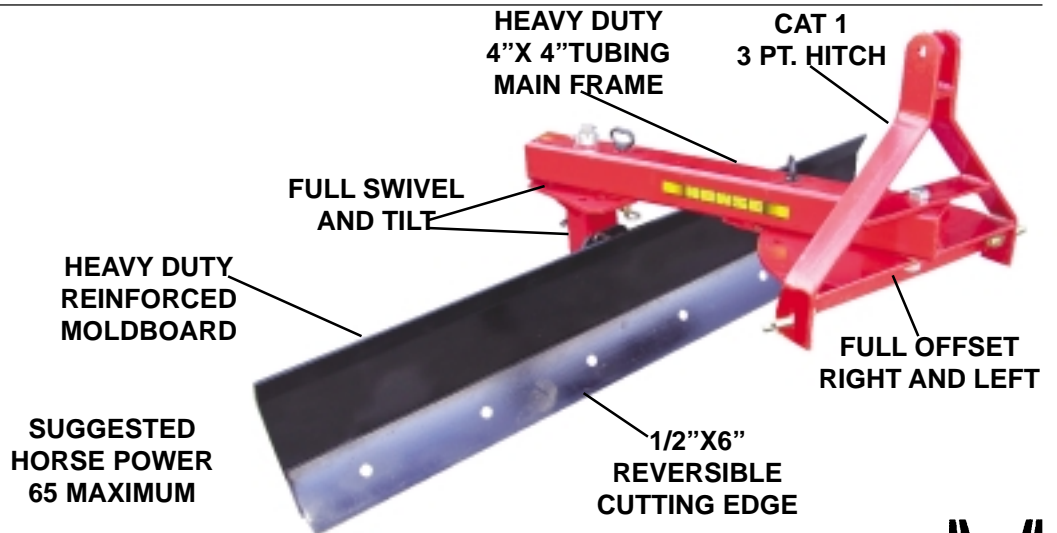

## ECONOMY SLIDER GRADER BLADES

4' 5' 6' 7'

MODEL #	APPROX WT.
SSXSSGB4	196
SSXSSGB5	215
SSXSSGB6	234
SSXSSGB7	273

SUGGESTED HORSE POWER 45 MAXIMUM

5' AND 6' CAN BE BUILT WITH 1 POINT HITCH

## HEAVY DUTY GRADER BLADES

5' 6' 7'

MODEL #	APPROX WT.
SXHGB5	254
SXHGB6	280
SXHGB7	306

SUGGESTED HORSE POWER 65 MAXIMUM

## HEAVY DUTY OFFSET GRADER BLADES

5' 6' 7'

MODEL #	APPROX WT.
SXOSHBG5	312
SXOSHBG6	344
SXOSHBG7	376

SUGGESTED HORSE POWER 65 MAXIMUM

AVAILABLE EQUIPMENT COLORS