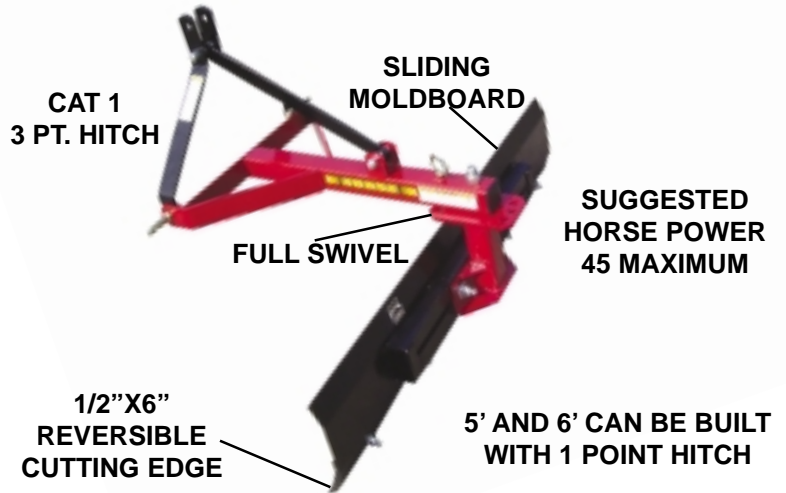

## ECONOMY SLIDER GRADER BLADES

4' 5' 6' 7'

MODEL #	APPROX WT.
SSXSSGB4	196
SSXSSGB5	215
SSXSSGB6	234
SSXSSGB7	273

SUGGESTED HORSE POWER 45 MAXIMUM

5' AND 6' CAN BE BUILT WITH 1 POINT HITCH

## HEAVY DUTY GRADER BLADES

5' 6' 7'

MODEL #	APPROX WT.
SXHGB5	254
SXHGB6	280
SXHGB7	306

SUGGESTED HORSE POWER 65 MAXIMUM

## HEAVY DUTY OFFSET GRADER BLADES

5' 6' 7'

MODEL #	APPROX WT.
SXOSHBG5	312
SXOSHBG6	344
SXOSHBG7	376

SUGGESTED HORSE POWER 65 MAXIMUM

AVAILABLE EQUIPMENT COLORS