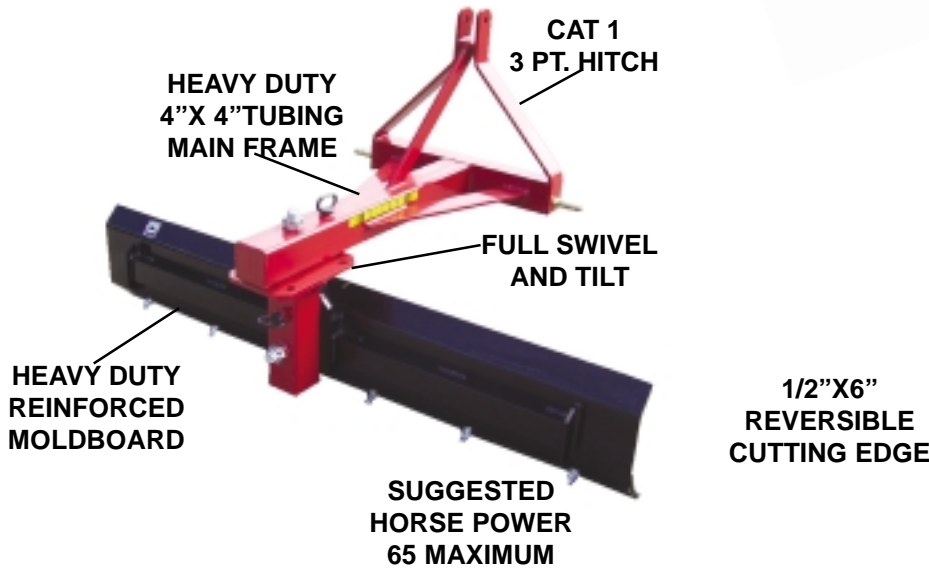

## ECONOMY SLIDER GRADER BLADES

4' 5' 6' 7'

MODEL #	APPROX WT.
SSXSSGB4	196
SSXSSGB5	215
SSXSSGB6	234
SSXSSGB7	273

SUGGESTED HORSE POWER 45 MAXIMUM

5' AND 6' CAN BE BUILT WITH 1 POINT HITCH

## HEAVY DUTY GRADER BLADES

5' 6' 7'

MODEL #	APPROX WT.
SXHGB5	254
SXHGB6	280
SXHGB7	306

SUGGESTED HORSE POWER 65 MAXIMUM

## HEAVY DUTY OFFSET GRADER BLADES

5' 6' 7'

MODEL #	APPROX WT.
SXOSHBG5	312
SXOSHBG6	344
SXOSHBG7	376

SUGGESTED HORSE POWER 65 MAXIMUM

AVAILABLE EQUIPMENT COLORS